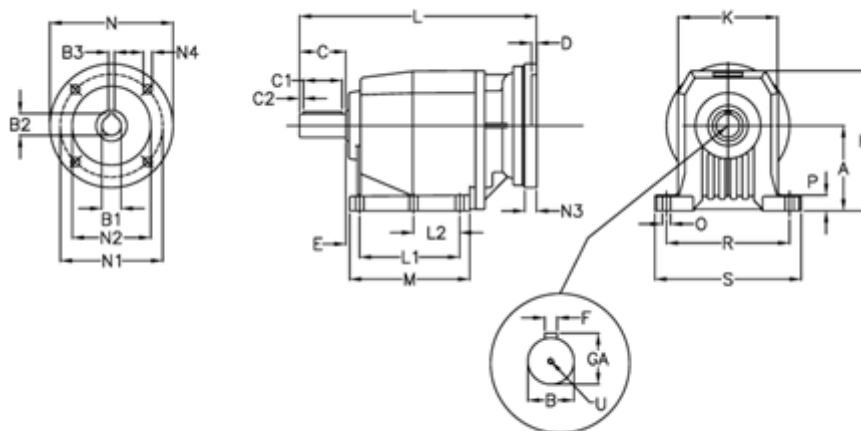

Article number: 40600803911255

Description: Helical gearbox
C802P-39,1-P160B5

Measures

A = 250	D = 6.0	L2 = 0.0	P = 35
B = 80	E = 33	M = 277.0	R = 370
B1 = 42	F = 22	N = 350	S = 440
B2 = 45.3	GA = 85.0	N1 = 300	U = M20x42
B3 = 12	H = 420	N2 = 250	
C = 140	K = 320	N3 = 23	
C1 = 110	L = 635.0	N4 = 18	
C2 = 15	L1 = 210.0	O = 26	